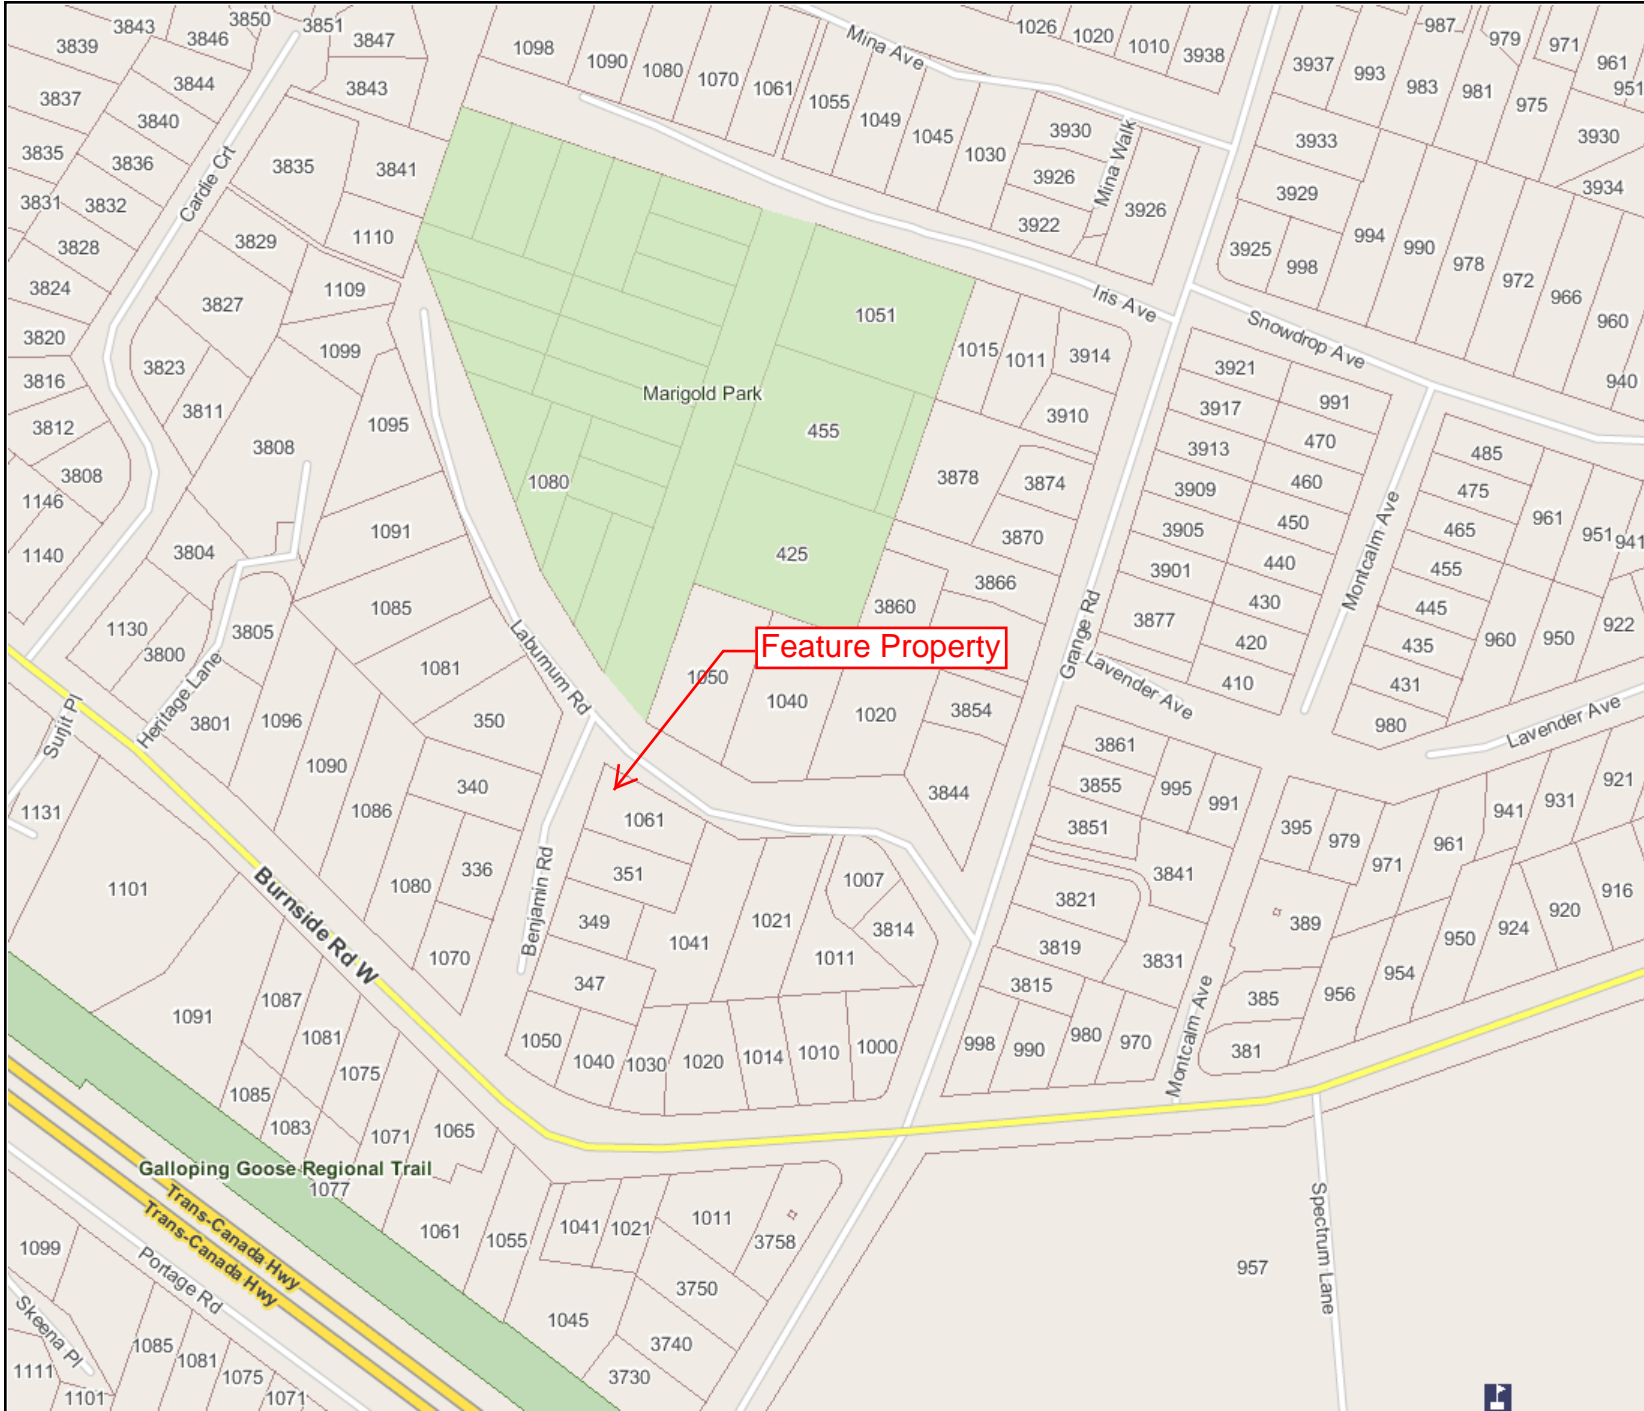

1061 Laburnum Rd.

Legend

Civic Sites

- Museum
- School
- University/College
- Civic or Government Building
- Golf Course
- Judicial Office
- Prison and Youth Custody
- Airport
- Arena
- Hospital
- Police Stations
- Ferry
- Long Distance Bus Depot
- Fire Hall
- Heliport
- Library
- Recreation or Community Center

Other Features

- Truck Weighscale
- Ambulance
- Coast Guard
- Municipal Boundaries
- Electoral Area Boundaries
- Highways
- Major Roads
- Roads

Parks & Protected Areas

- Federal Park
- Provincial Park
- Provincial Ecoreserve
- Regional Park
- Future Regional Park
- Municipal and Community Parks
- Protected Area
- Lot Boundaries
- Major Lakes
- Lakes and Rivers
- CRD Boundary